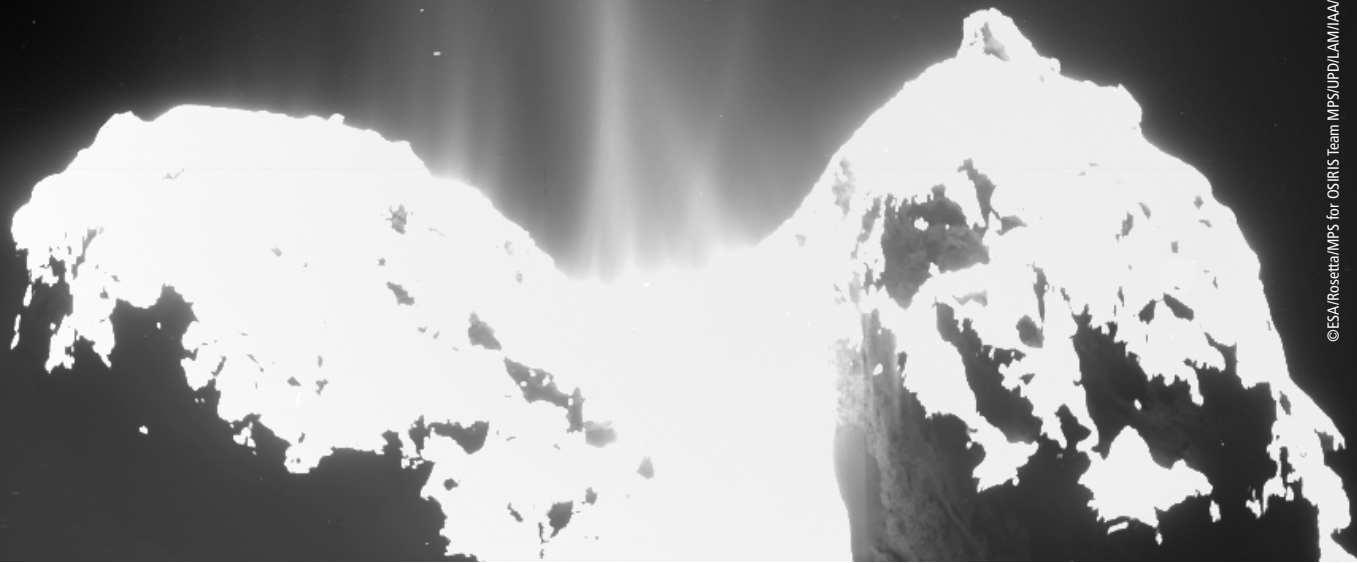

*We wish you a Merry Christmas
and a Happy New Year!*

© ESA/RosettaMPS for OSIRIS Team MPS/UPD/LAM/IAA/VSSO/INTA/UPM/DASP/IDA

*R. Rody R. v. Steiger J. Tanech Hazenave
Silvia Wenz ~~R. Wenz~~ J. Faulkhouse Johann Pir
Vittorio De Folco ~~A. G.~~ Haber ~~A.~~ P. Tanga
Andreas Hill S. Saito ~~C. Tanga~~ Psyche I. Schweitzer*